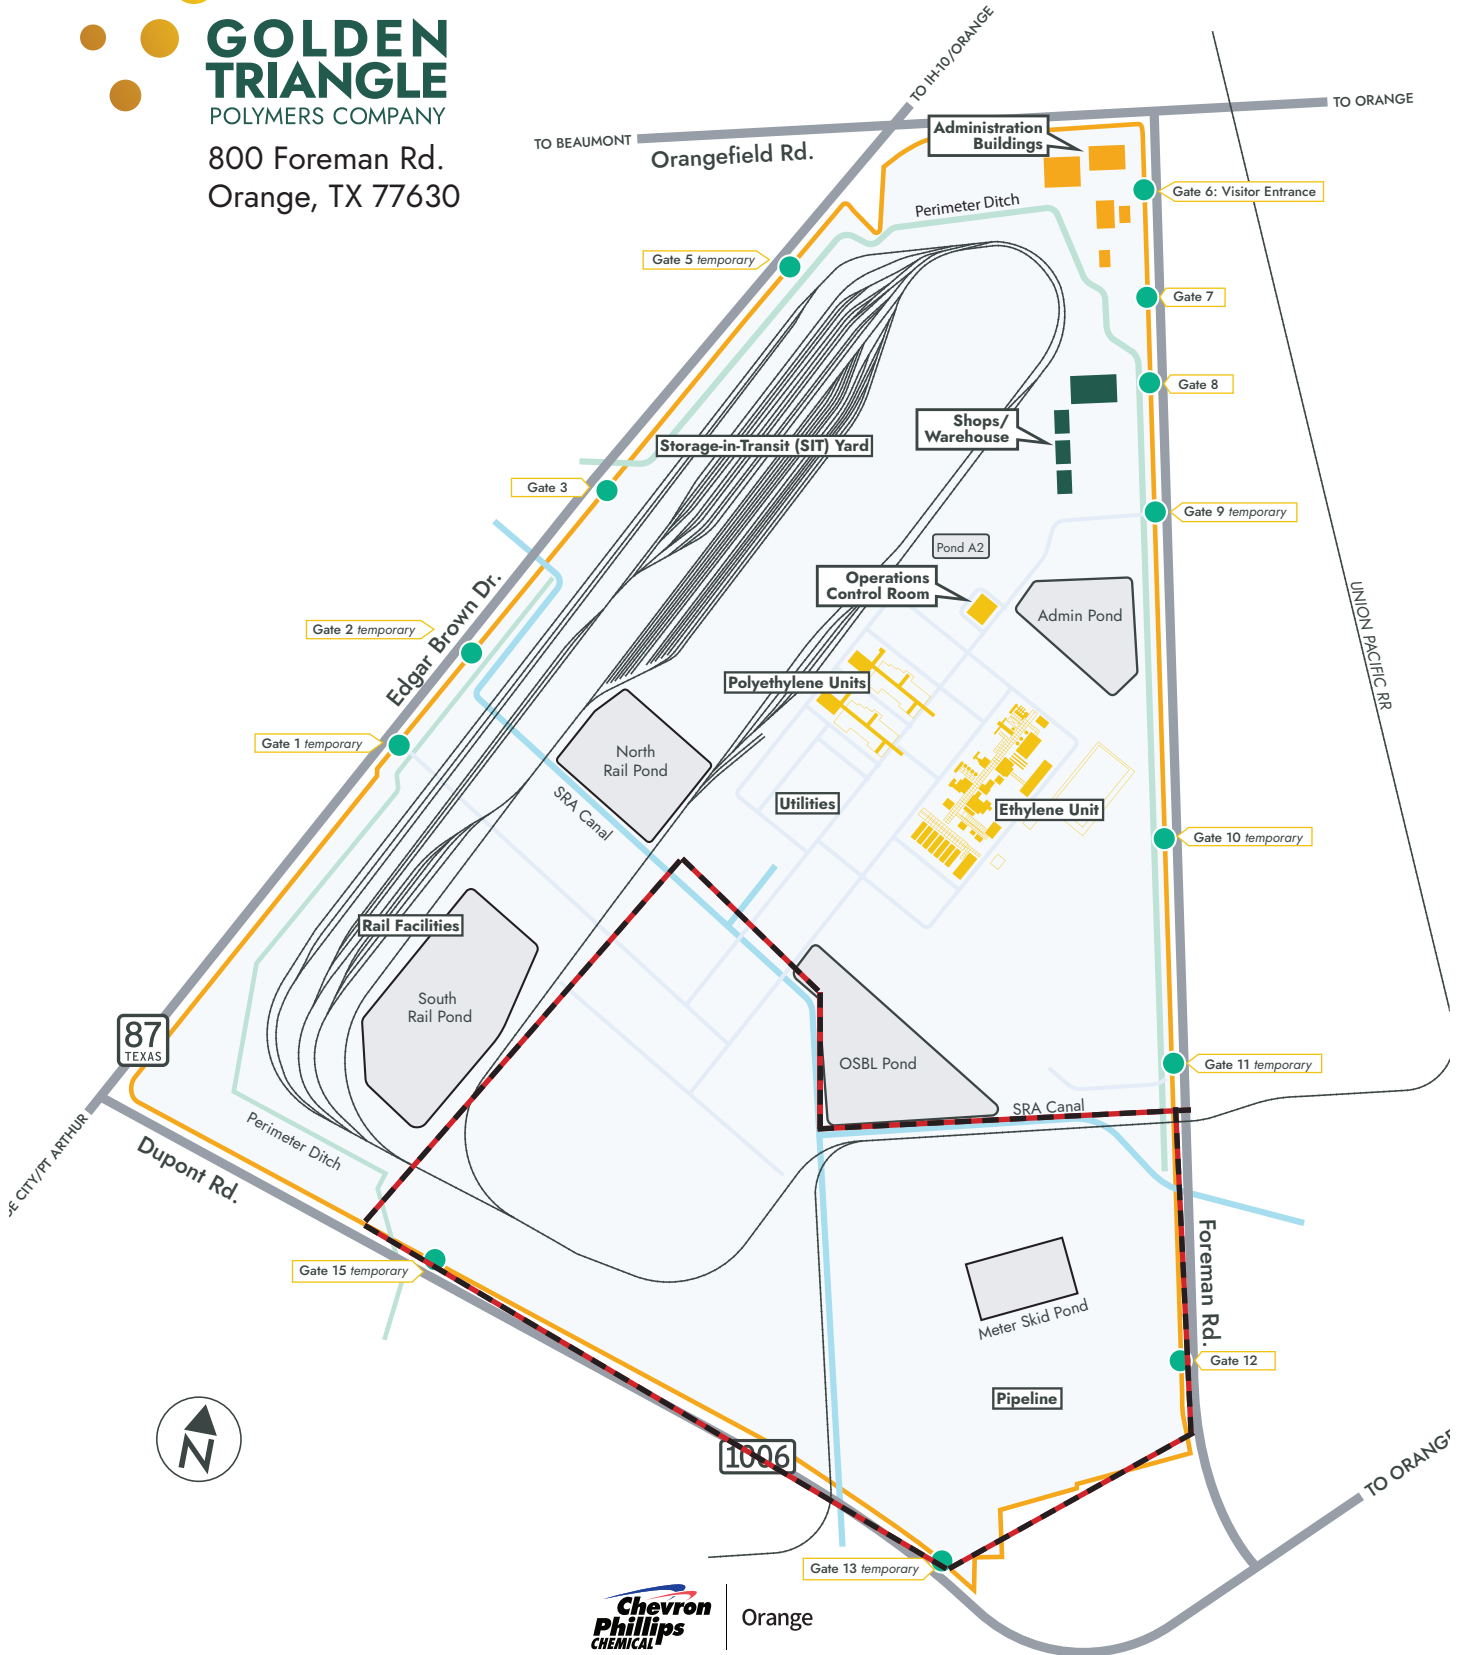

GOLDEN TRIANGLE

POLYMERS COMPANY

800 Foreman Rd.
Orange, TX 77630

 Land owned by CPChem